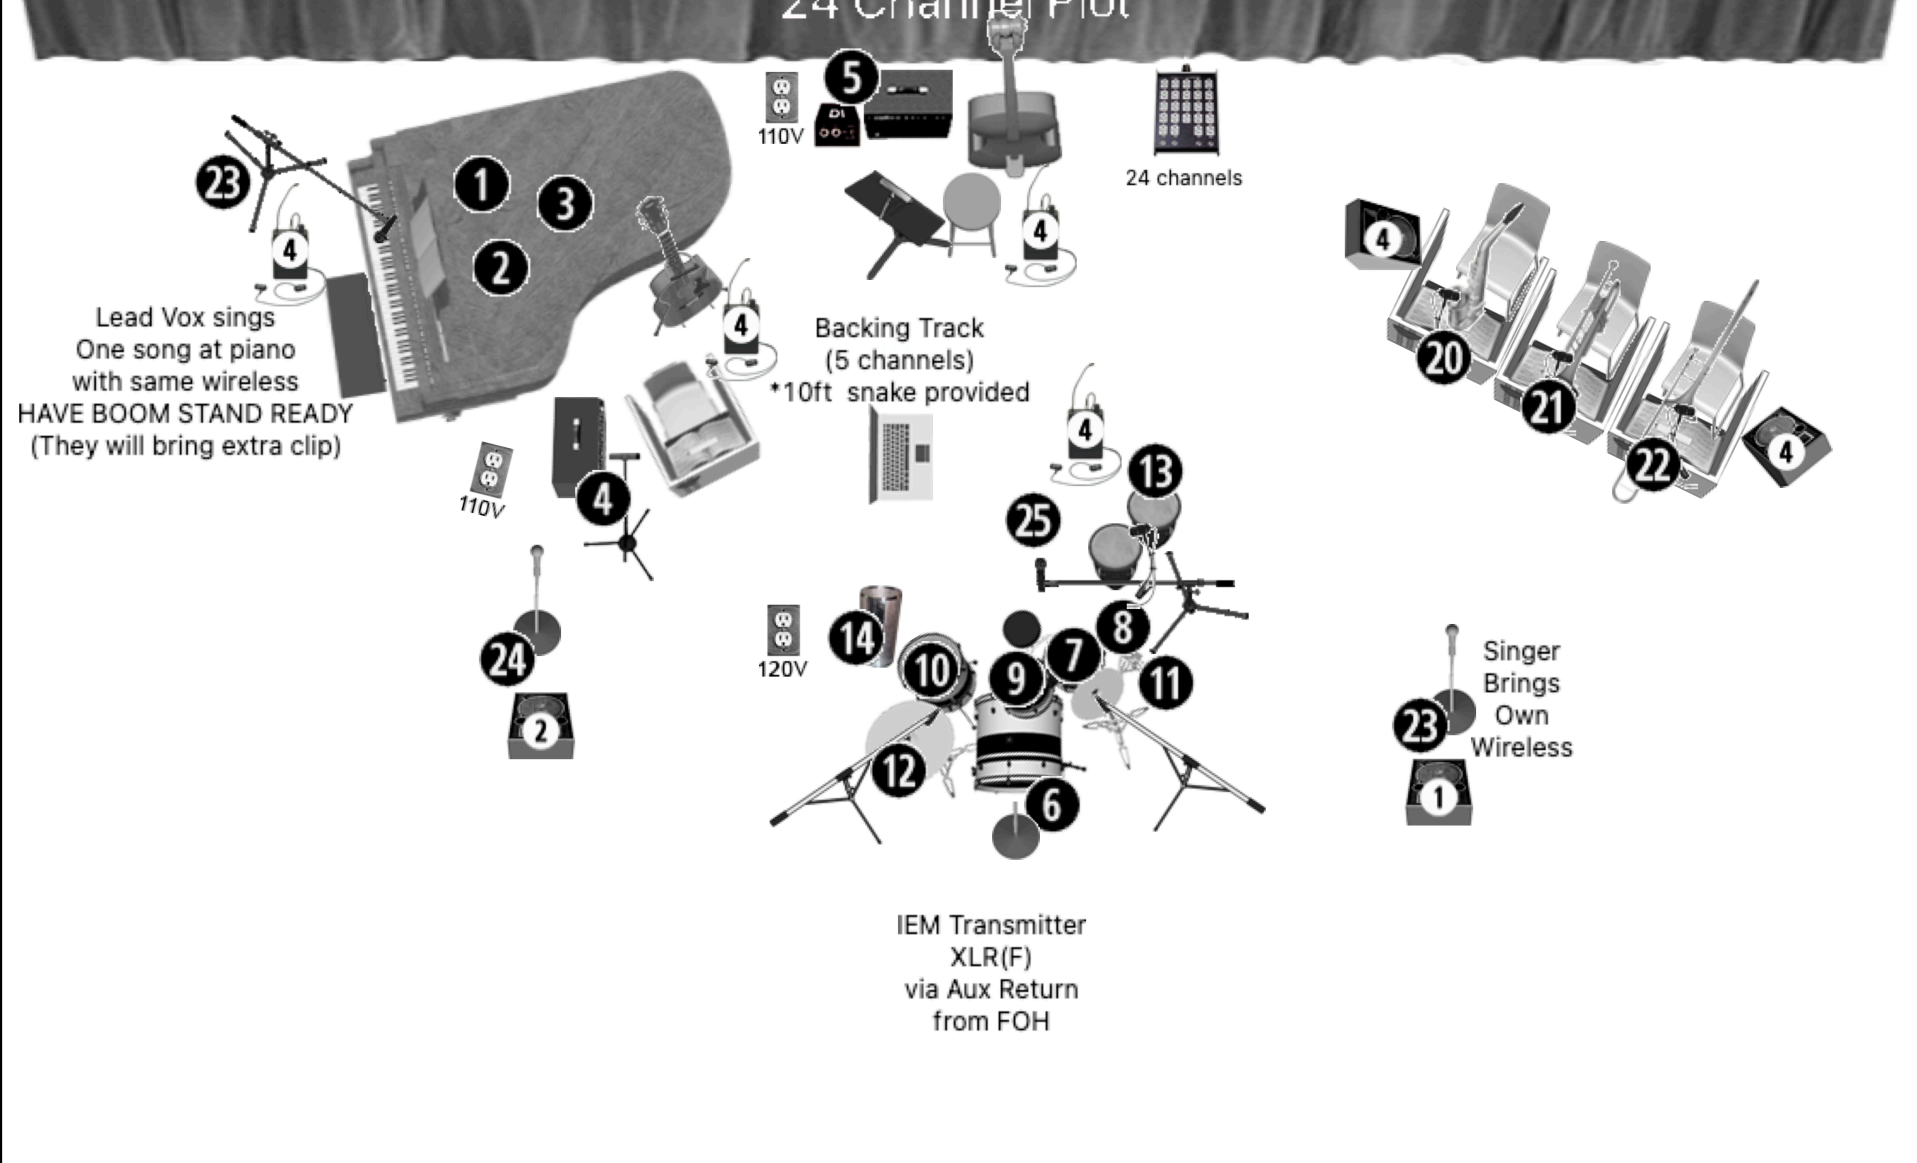

BRUNS & BACHÉ 24 Channel Plot

<p>Total Inputs = 24</p> <p>KEYS (3 channels): 1-Piano/L 2-Piano/R 3-Keys (mono)</p> <p>STRINGS (2 channels): 4-Gtr Amp (mic) 5-Upright Bass (D.I.)</p>	<p>DRUMS (9 channels): 6-Kick 7-Snare (clip mic*) 8-HH 9-Tom/Hi(clip mic*) 10-Tom/Low(clip mic*) 11-OH/L 12-OH/R 13-Congas (clip mic*) 14-Güiro (clip mic*)</p>	<p>TRACKS (5 channels) 15-BGV tracks/L 16-BGV tracks/R 17-Synth/Misc Tracks/L 18-Synth Misc Tracks/R 19-Click/Cues (to IEM's ONLY)</p>	<p>HORNS (3 channels): 20-Sax (clip mic*) 21-Tpt (clip mic*) 22-Bone (clip mic*)</p> <p>VOX (3 channels): 23- L.Vox (wireless*) 24- B.Vox 25-Drummer M.C. (switched*)</p>	<p>RETURNS / MONS 1-Vox (1 Wedge) 2-BGV (1 Wedge) 3-Horns (2 Wedges) 4-Rhythm (via IEM XTMR)</p> <p>* Band Provided items</p>
---	---	--	---	---